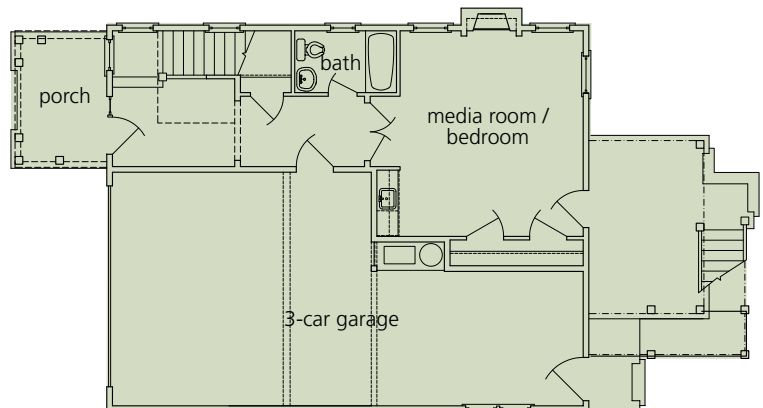

LOT 2

- 3,307 sq ft
- 4 Bedrooms
- 3.5 Bathrooms
- Sun Room
- Play Room
- Den
- Media Room
- Dining Room
- **3-Car Garage**

UPPER LEVEL PLAN

MID LEVEL PLAN

MAIN LEVEL PLAN

Photo is for representational purposes only.