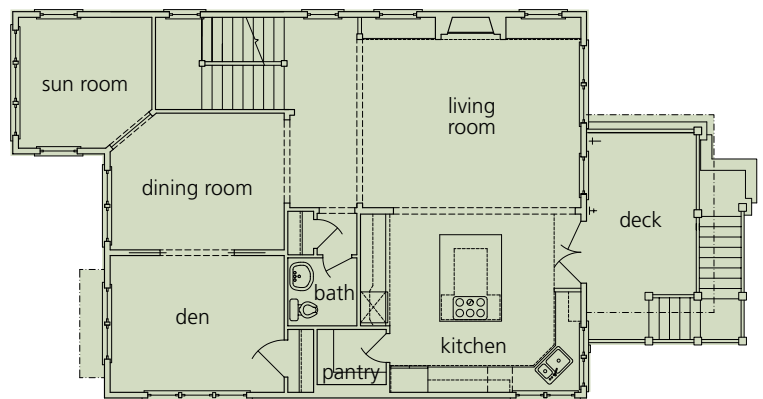

LOT 2

- 3,307 sq ft
- 4 Bedrooms
- 3.5 Bathrooms
- Sun Room
- Play Room
- Den
- Media Room
- Dining Room
- **3-Car Garage**

UPPER LEVEL PLAN

MID LEVEL PLAN

MAIN LEVEL PLAN

Photo is for representational purposes only.