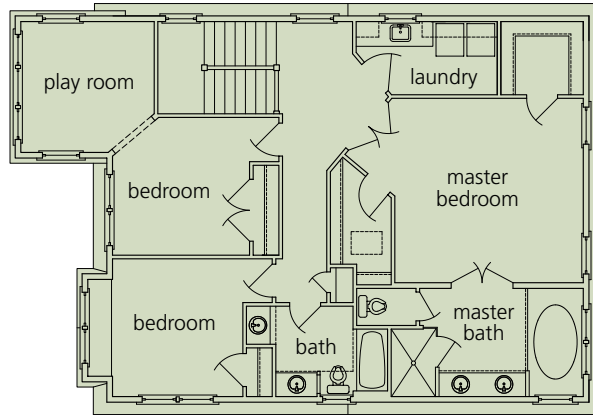

LOT 2

- 3,307 sq ft
- 4 Bedrooms
- 3.5 Bathrooms
- Sun Room
- Play Room
- Den
- Media Room
- Dining Room
- **3-Car Garage**

UPPER LEVEL PLAN

MID LEVEL PLAN

MAIN LEVEL PLAN

Photo is for representational purposes only.