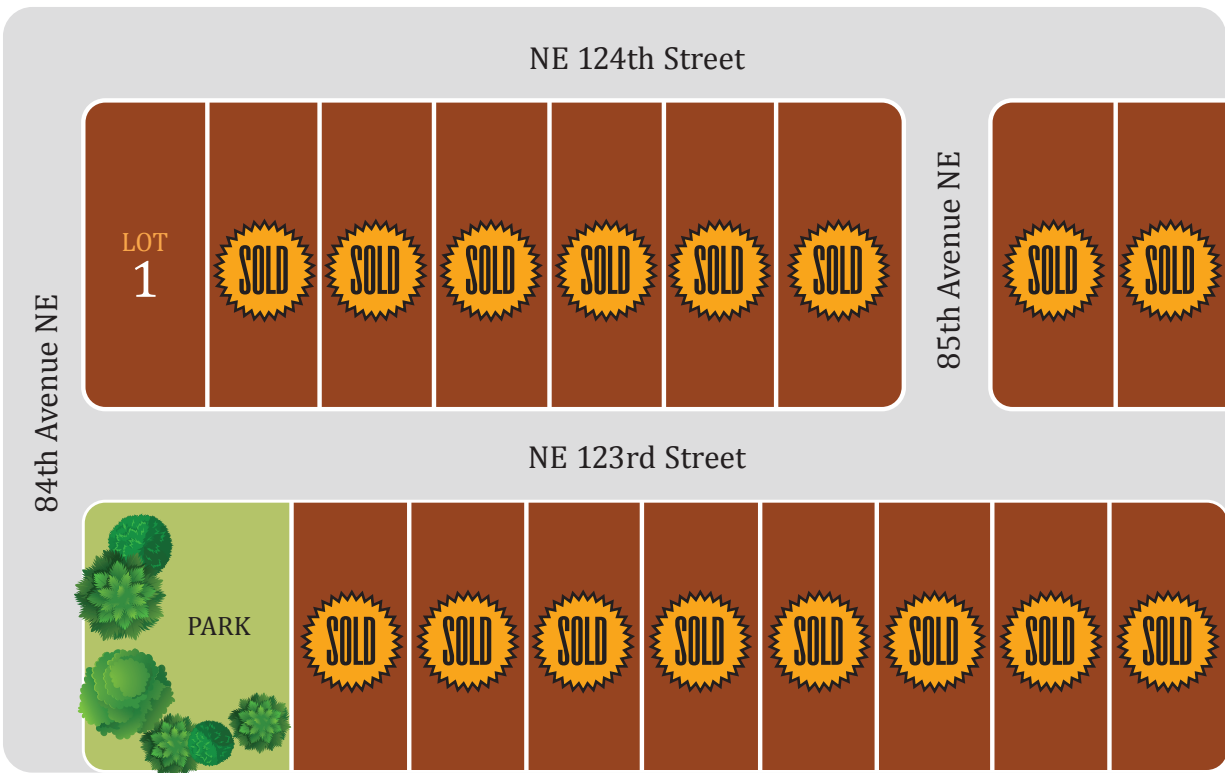

Creating Lifelong Memories...

Kirkwood at Finn Hill: Community Map

KIRKLAND, WASHINGTON

DRIVING DIRECTIONS

Take the NE 116th Street exit from I-405 and head west on NE 116th.
 NE 116th turns slightly to the right and becomes Juanita Dr NE. Turn right on NE 122nd Place.
 Turn slight right onto NE 124th St. Turn right onto 85th Ave NE.